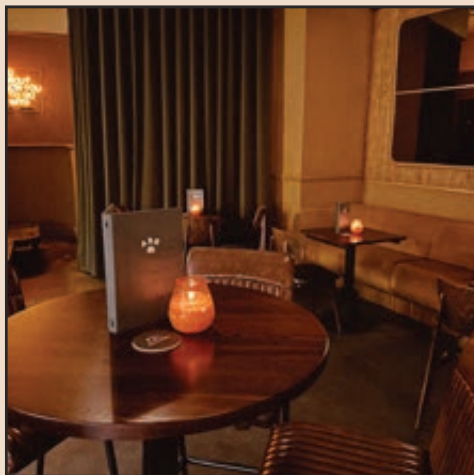

COCKTAIL BAR

Our cocktail bar is ideal for smaller drinks bookings and informal gatherings

Availability can vary depending on the date, so please get in touch to discuss your plans with the team.